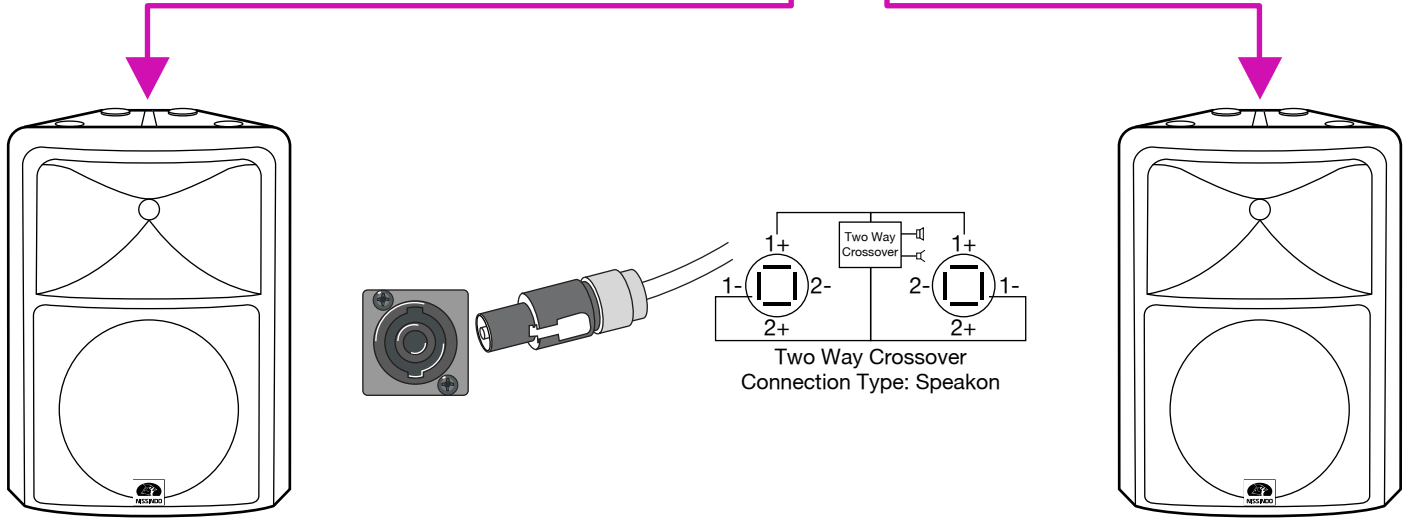

KP-600

Audio Cable Size XLR (M) to RCA (M)

MA-1200

WS-300

WS-300

KP-600

MA-1200