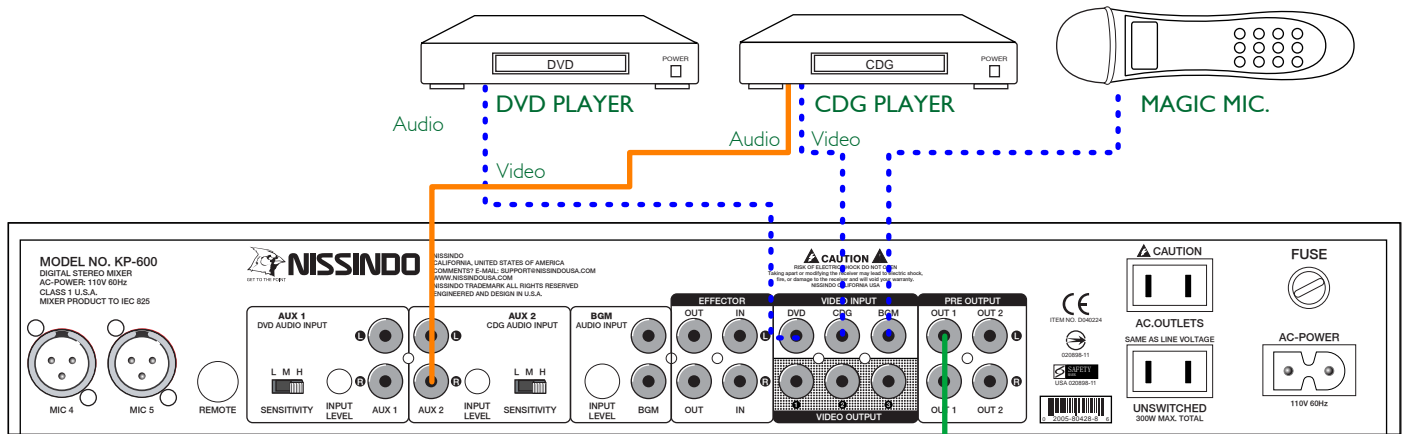

KP-600

Audio Cable Size XLR (M) to RCA (M)

MA-1200

WS-300

WS-300

KP-600

MA-1200