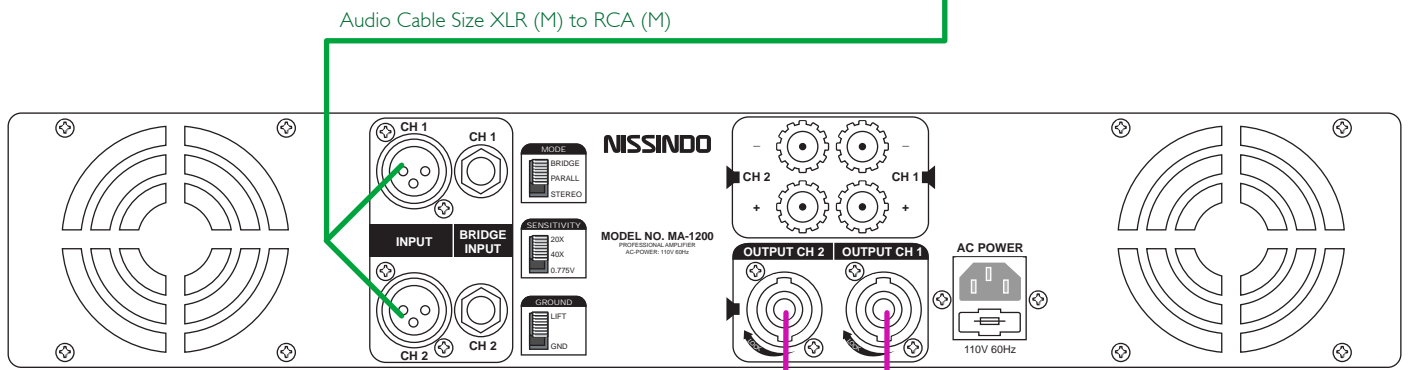

KP-600

Audio Cable Size XLR (M) to RCA (M)

MA-1200

WS-300

WS-300

KP-600

MA-1200