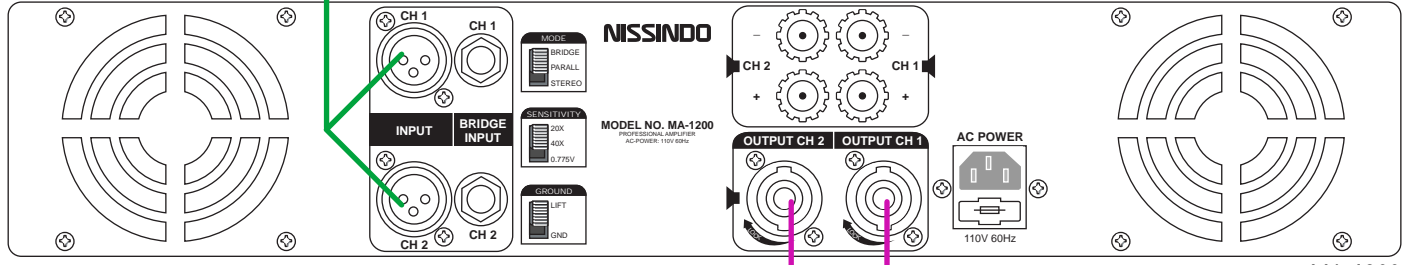

KP-600

Audio Cable Size XLR (M) to RCA (M)

MA-1200

WS-300

WS-300

KP-600

MA-1200