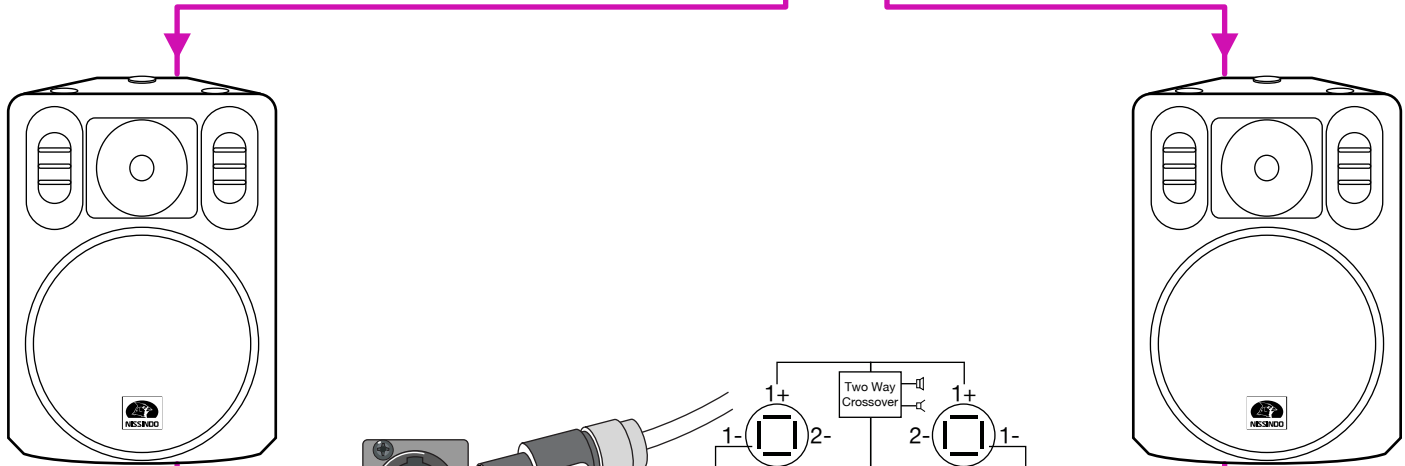

KP-600

Audio Cable Size XLR (M) to RCA (M)

MA-1200

WS-310

WS-310

WS-310

WS-310