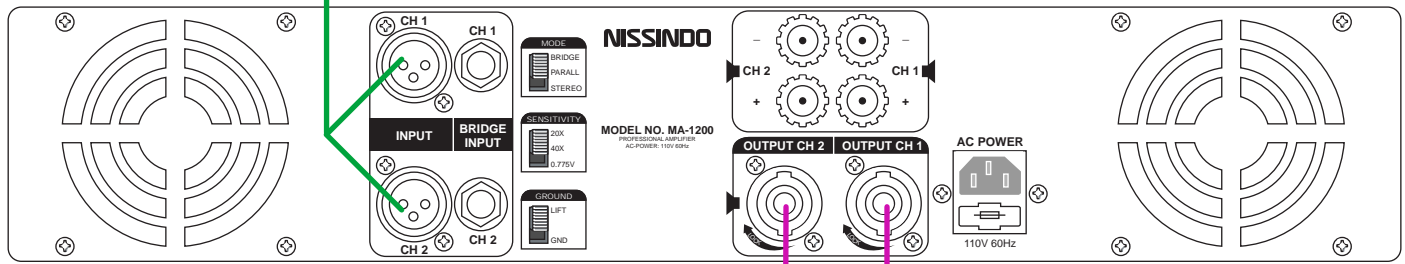

KP-600

Audio Cable Size XLR (M) to RCA (M)

MA-1200

WS-310

WS-310

WS-310

WS-310