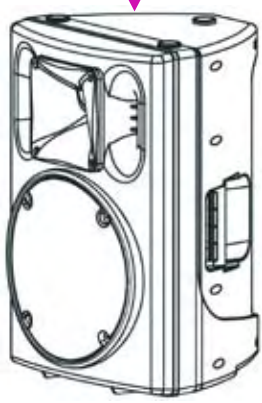

Audio Cable Size XLR (M) to RCA (M)

WS-312