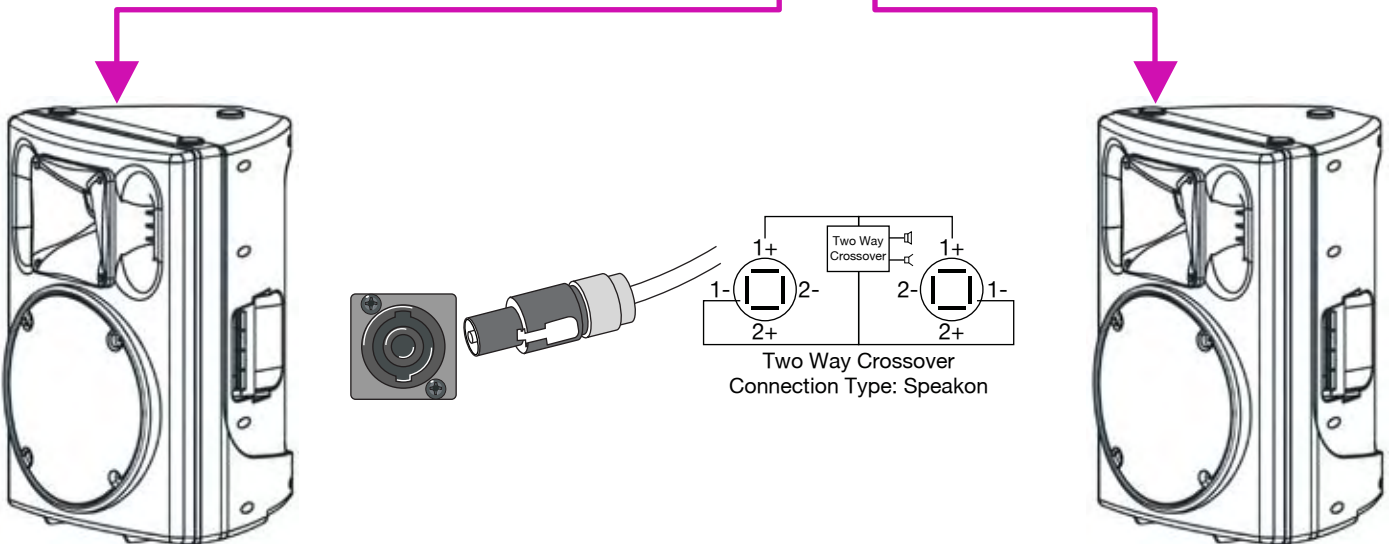

KP-600

Audio Cable Size XLR (M) to RCA (M)

MA-1200

WS-312

WS-312

KP-600

Audio Cable Size XLR (M) to RCA (M)

MA-1200