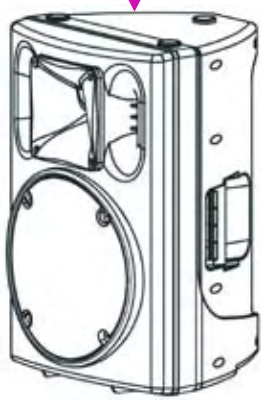

KP-600

Audio Cable Size XLR (M) to RCA (M)

MA-1200

WS-312

WS-312

KP-600

Audio Cable Size XLR (M) to RCA (M)

MA-1200