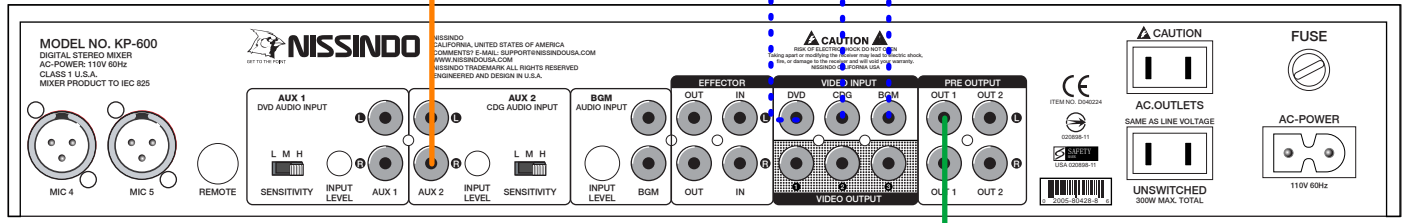

KP-600

Audio Cable Size XLR (M) to RCA (M)

MA-1200

WS-312

WS-312

KP-600

Audio Cable Size XLR (M) to RCA (M)

MA-1200