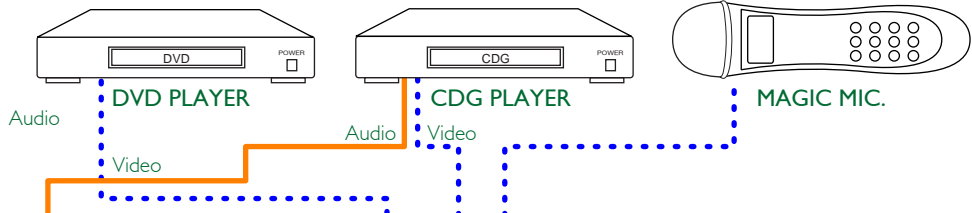

KP-600

Audio Cable Size XLR (M) to RCA (M)

MA-1200

WS-312

WS-312

KP-600

Audio Cable Size XLR (M) to RCA (M)

MA-1200