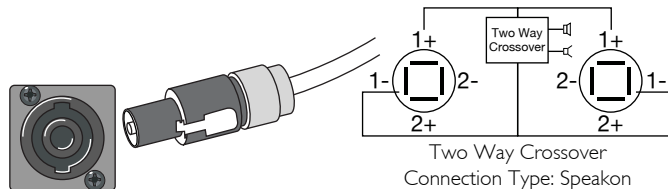

KP-600

Audio Cable Size XLR (M) to RCA (M)

MA-1200

LARGE FORMAT SPEAKER WS-8215 (High Grade)

LARGE FORMAT SPEAKER WS-8215 (High Grade)

UNBALANCE CABLE

KP-600

MA-1200