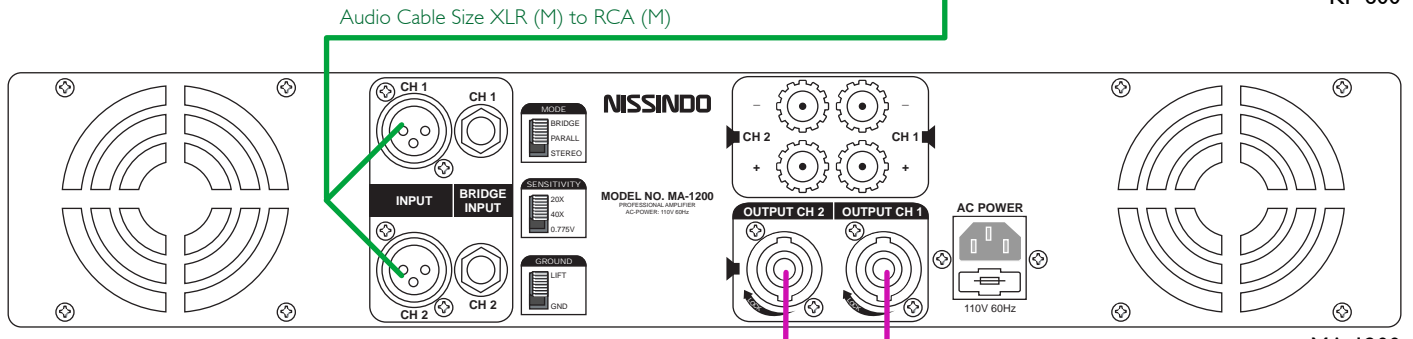

KP-600

Audio Cable Size XLR (M) to RCA (M)

MA-1200

LARGE FORMAT SPEAKER WS-8215 (High Grade)

LARGE FORMAT SPEAKER WS-8215 (High Grade)

UNBALANCE CABLE

KP-600

MA-1200