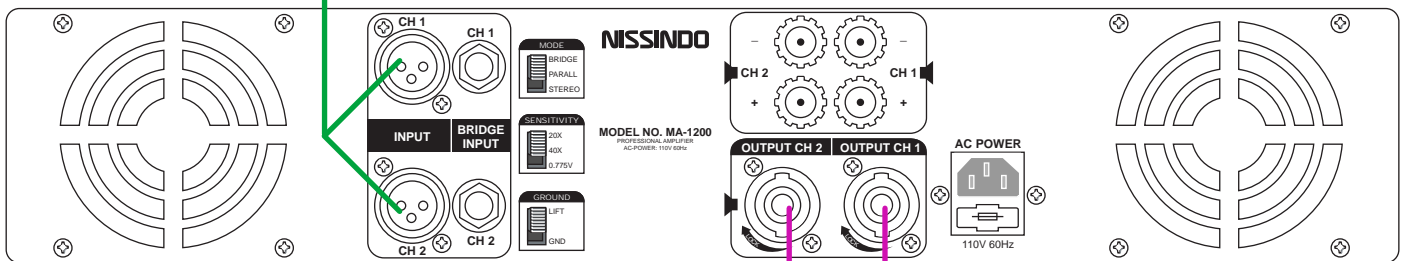

KP-600

Audio Cable Size XLR (M) to RCA (M)

MA-1200

LARGE FORMAT SPEAKER WS-8215 (High Grade)

LARGE FORMAT SPEAKER WS-8215 (High Grade)

UNBALANCE CABLE

KP-600

MA-1200