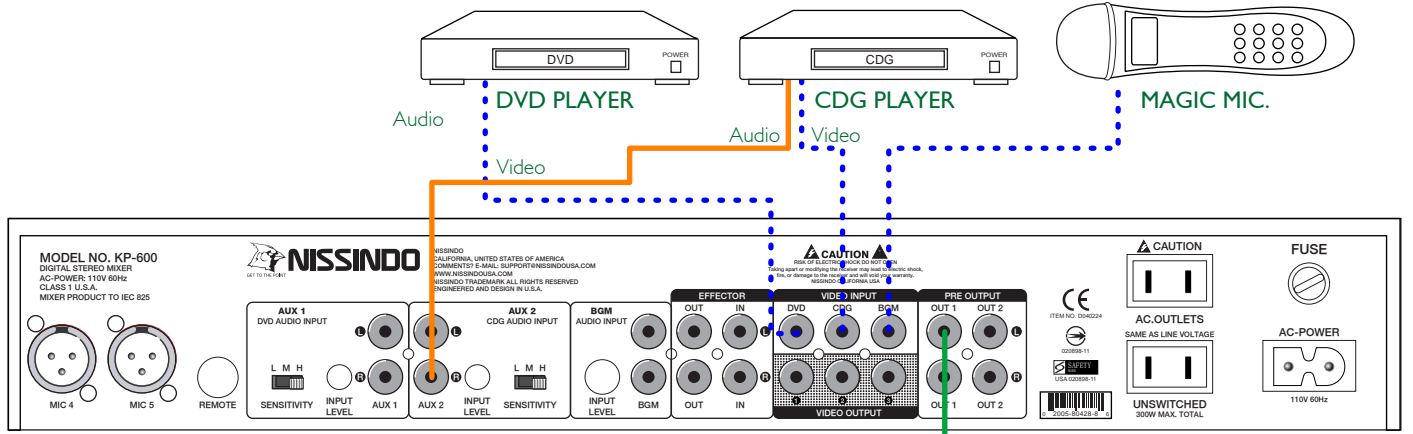

KP-600

Audio Cable Size XLR (M) to RCA (M)

MA-1200

LARGE FORMAT SPEAKER WS-8215 (High Grade)

LARGE FORMAT SPEAKER WS-8215 (High Grade)

UNBALANCE CABLE

KP-600

MA-1200