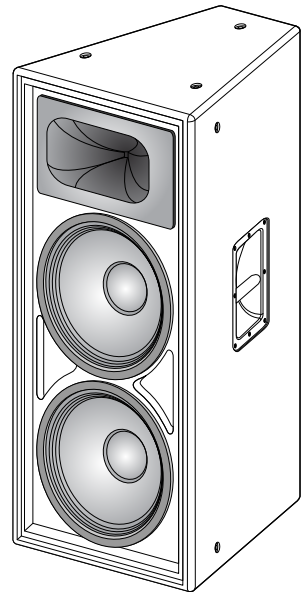

KP-600

Audio Cable Size XLR (M) to RCA (M)

MA-1200

LARGE FORMAT SPEAKER WS-8215 (High Grade)

LARGE FORMAT SPEAKER WS-8215 (High Grade)

UNBALANCE CABLE

KP-600

MA-1200