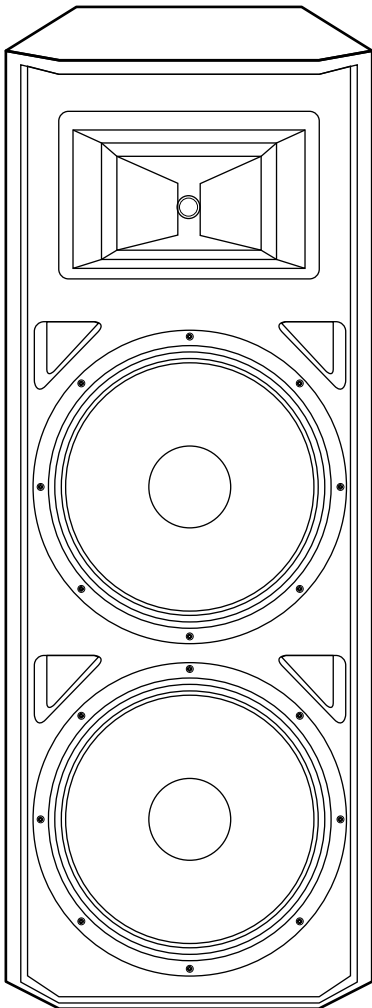

Unique Sound Effect

Combining power amps with substantial headroom and speakers with appropriate power ratings results in crystal clear sound with enough punch to move any dance floor even at home entertainment. These critical components shape your sound and add life to your performance.

That's more to your sound than just high and low frequencies. When two speakers try to do three jobs, the result is often less than stellar Nissindo pro. line loudspeakers with high-efficiency 3-way enclosures that offer a

number of benefits that 2-way design simply cannot deliver. Our Nissindo WS series have a dedicated speaker optimized for exceptional midrange resolution and detail. This specialized speaker delivers mids much more accurately than the woofers used in most 2-way design. And since the woofer doesn't need to reproduce mid/high frequencies, it produces deeper, more accurate bass without sacrificing sound quality. Your highs and mids have never been so clear and your bass has never thumped like this before. This speaker Nissindo WS-8215 is designed by the engineering team of Nissindo.

Floor Stand
(Front View)