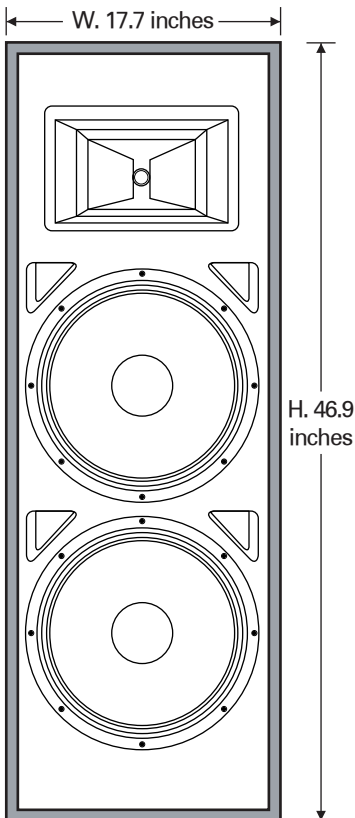

Floor Stand
(Front View)

Vertical Flying 1
(Side View)

Vertical Flying 2
(Rear View)

Speaker Position

Provide clear sound with good balance for high/low frequencies on both sides, near and from far away distance in the hall.

Dimensions (WxHxD)

Front View

Side View

Top View

Two types of speaker terminal: phone jack 1/4 and parallel 4-pins Neutrik Speakon connectors.

Service

An appliance and cart combination should be move with care. Quick stops, excessive force and uneven surfaces may cause the appliance and cart combination to overturn.