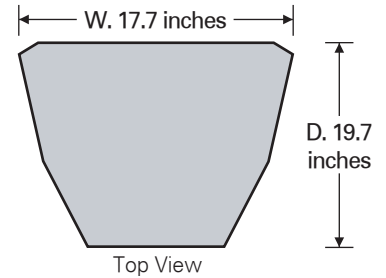

Dimensions (WxHxD)

Front View

Side View

Top View

Two types of speaker terminal: phone jack 1/4 and parallel 4-pins Neutrik Speakon connectors.

Service

An appliance and cart combination should be move with care. Quick stops, excessive force and uneven surfaces may cause the appliance and cart combination to overturn.