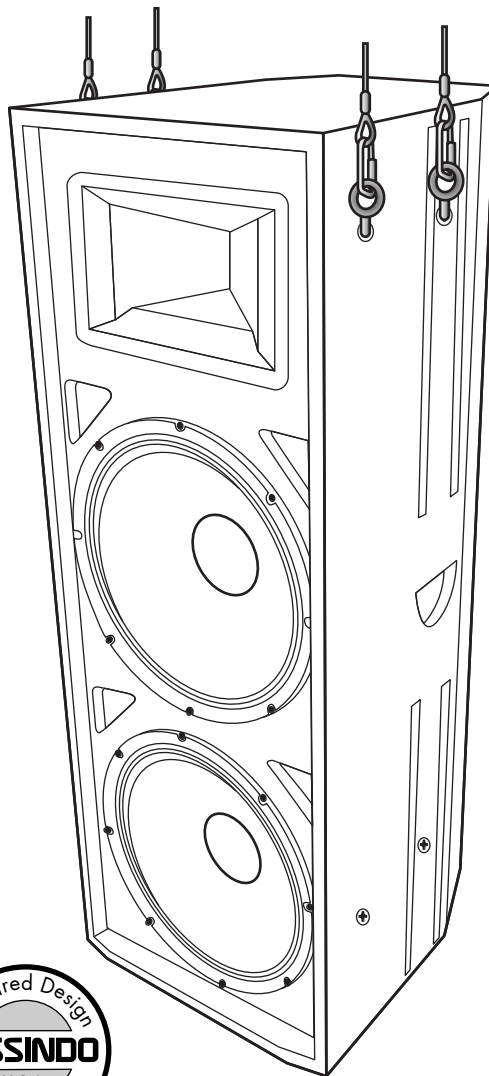

Vertical Flying 1
(Side View)