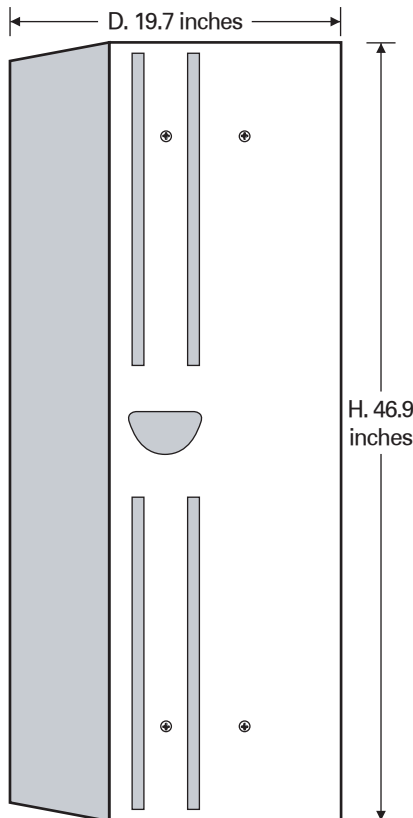

Floor Stand
(Front View)

Vertical Flying 1
(Side View)

Vertical Flying 2
(Rear View)

Speaker Position

Provide clear sound with good balance for high/low frequencies on both sides, near and from far away distance in the hall.

Dimensions (WxHxD)

Front View

Side View

Top View

Two types of speaker terminal: phone jack 1/4 and parallel 4-pins Neutrik Speakon connectors.

Service

An appliance and cart combination should be move with care. Quick stops, excessive force and uneven surfaces may cause the appliance and cart combination to overturn.