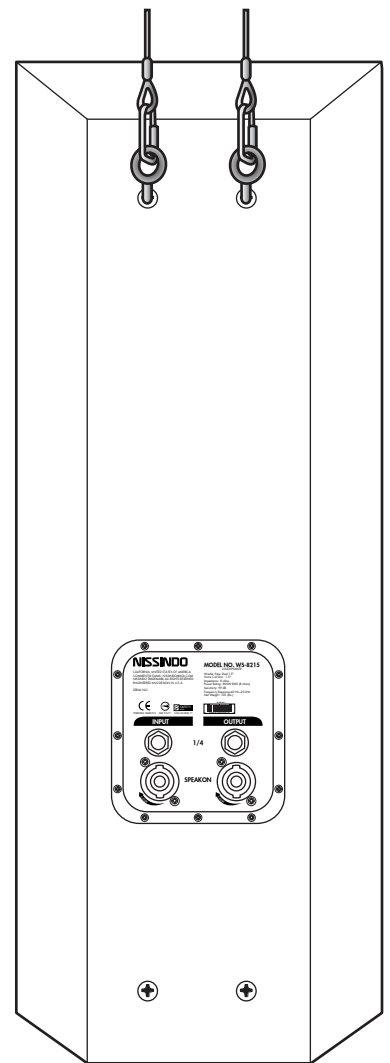

Floor Stand
(Front View)

Vertical Flying 1
(Side View)

Vertical Flying 2
(Rear View)

Speaker Position

Provide clear sound with good balance for high/low frequencies on both sides, near and from far away distance in the hall.

Dimensions (WxHxD)

Front View

Side View

Top View

Two types of speaker terminal: phone jack 1/4 and parallel 4-pins Neutrik Speakon connectors.

Service

An appliance and cart combination should be move with care. Quick stops, excessive force and uneven surfaces may cause the appliance and cart combination to overturn.