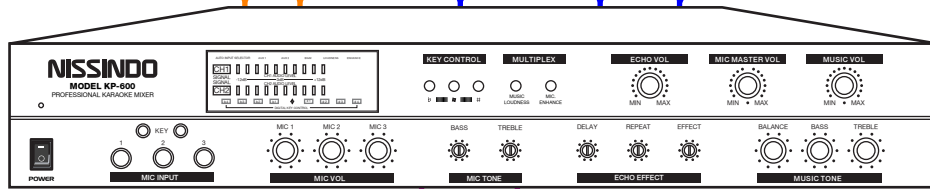

### WIRELESS MICROPHONE RECEIVER

DVD PLAYER

CDG PLAYER

VCR PLAYER

Karaoke Mixer KP-600

WS-312A

WS-312A