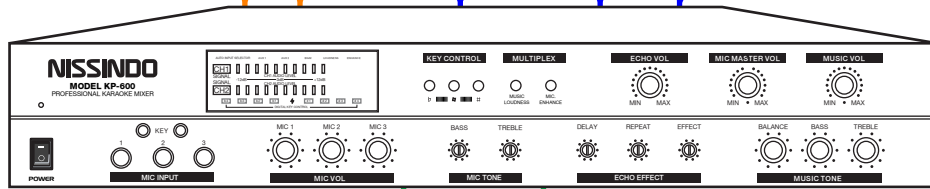

### WIRELESS MICROPHONE RECEIVER

DVD PLAYER

CDG PLAYER

VCR PLAYER

Karaoke Mixer KP-600

Power Amplifier MA-1200

WS-6215

WS-6215

### UNBALANCE CABLE

1/4

RCA

Two Way Crossover  
Connection Type: Speakon