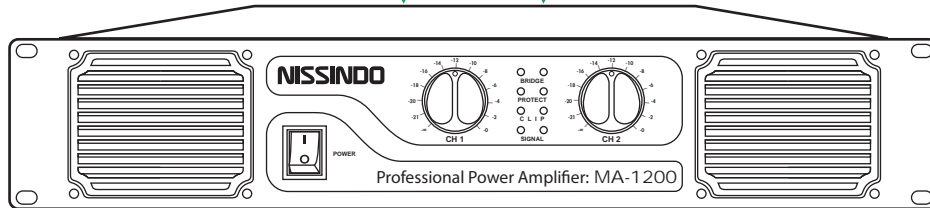

### WIRELESS MICROPHONE RECEIVER

DVD PLAYER

CDG PLAYER

VCR PLAYER

Karaoke Mixer KP-600

Power Amplifier MA-1200

WS-6215

WS-6215

### UNBALANCE CABLE

1/4

RCA

Two Way Crossover  
Connection Type: Speakon