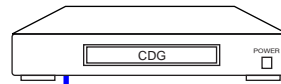

WIRELESS MICROPHONE RECEIVER

CDG PLAYER

UNBALANCE CABLE

1/4

RCA