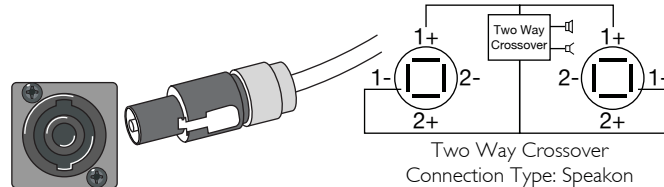

### WIRELESS MICROPHONE RECEIVER

DVD PLAYER

CDG PLAYER

VCR PLAYER

Karaoke Mixer KP-600

Power Amplifier MA-1200

WS-6215

WS-6215

### UNBALANCE CABLE

1/4

RCA

Two Way Crossover  
Connection Type: Speakon