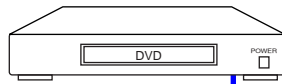

WIRELESS MICROPHONE RECEIVER

DVD PLAYER