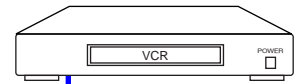

WIRELESS MICROPHONE RECEIVER

VCR PLAYER

UNBALANCE CABLE

1/4

RCA