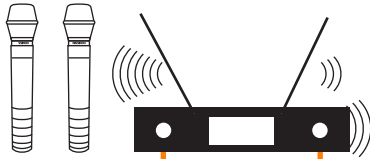

### WIRELESS MICROPHONE RECEIVER

DVD PLAYER

CDG PLAYER

VCR PLAYER

Karaoke Mixer KP-600

Power Amplifier MA-1200

WS-6215

WS-6215

### UNBALANCE CABLE

1/4

RCA

Two Way Crossover  
Connection Type: Speakon